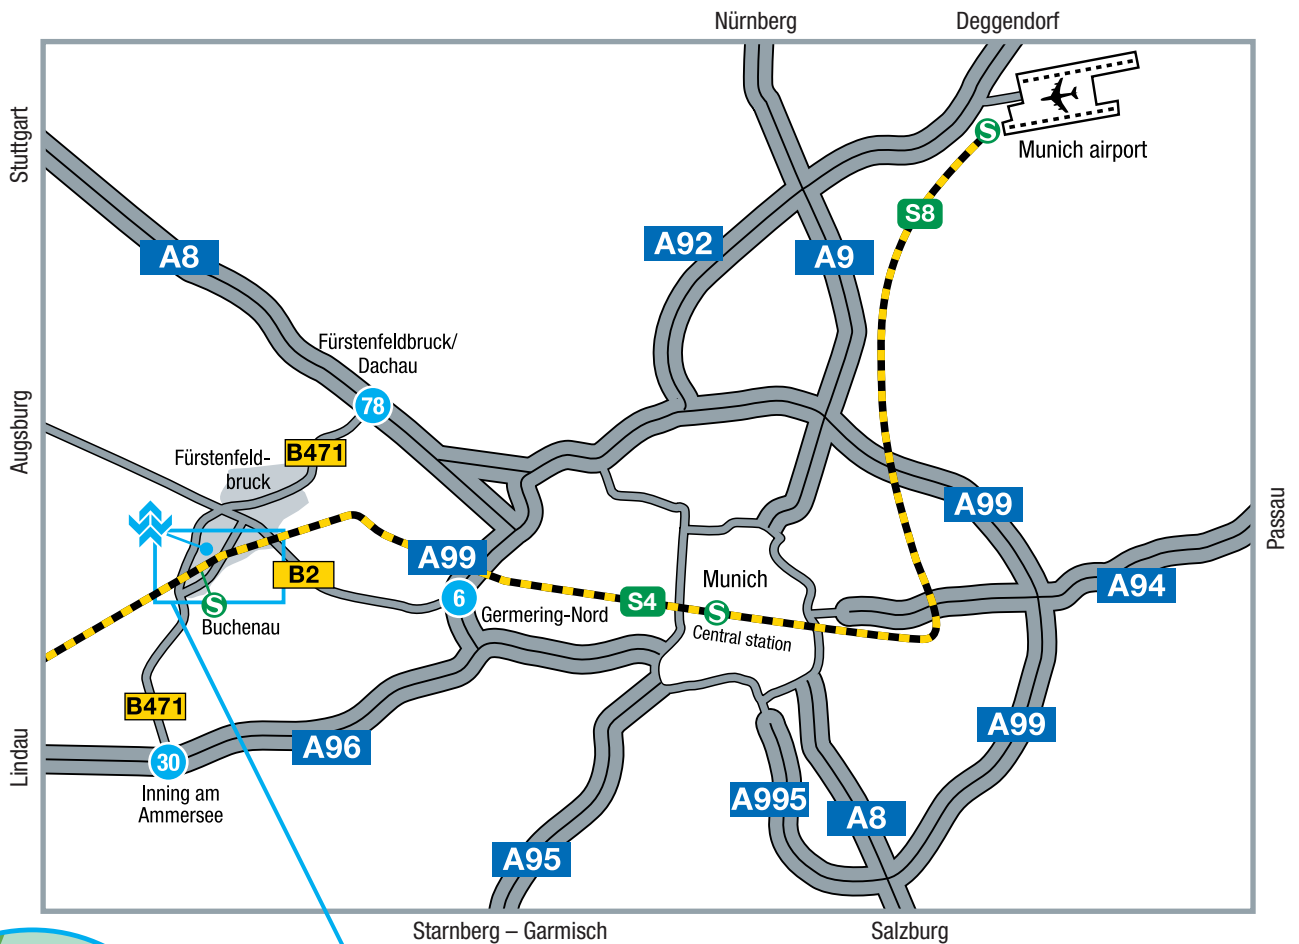

ESG Furstenfeldbruck

Furstenfeldbruck

Industriestraße
 Buchenau

- Public transport from Munich Airport:
- ▶ S-Bahn **S1** going to Neufahrn/Ostbahnhof, change trains at station Hirschgarten to S-Bahn **S4** going to Geltendorf; Stop: **Buchenau**
- or
- ▶ S-Bahn **S8** going to Herrsching, change trains at station Pasing to S-Bahn **S4** going to Geltendorf; Stop: **Buchenau**
- Public transport from Munich City:
- ▶ S-Bahn **S4** going to Geltendorf; Stop: **Buchenau**

A96