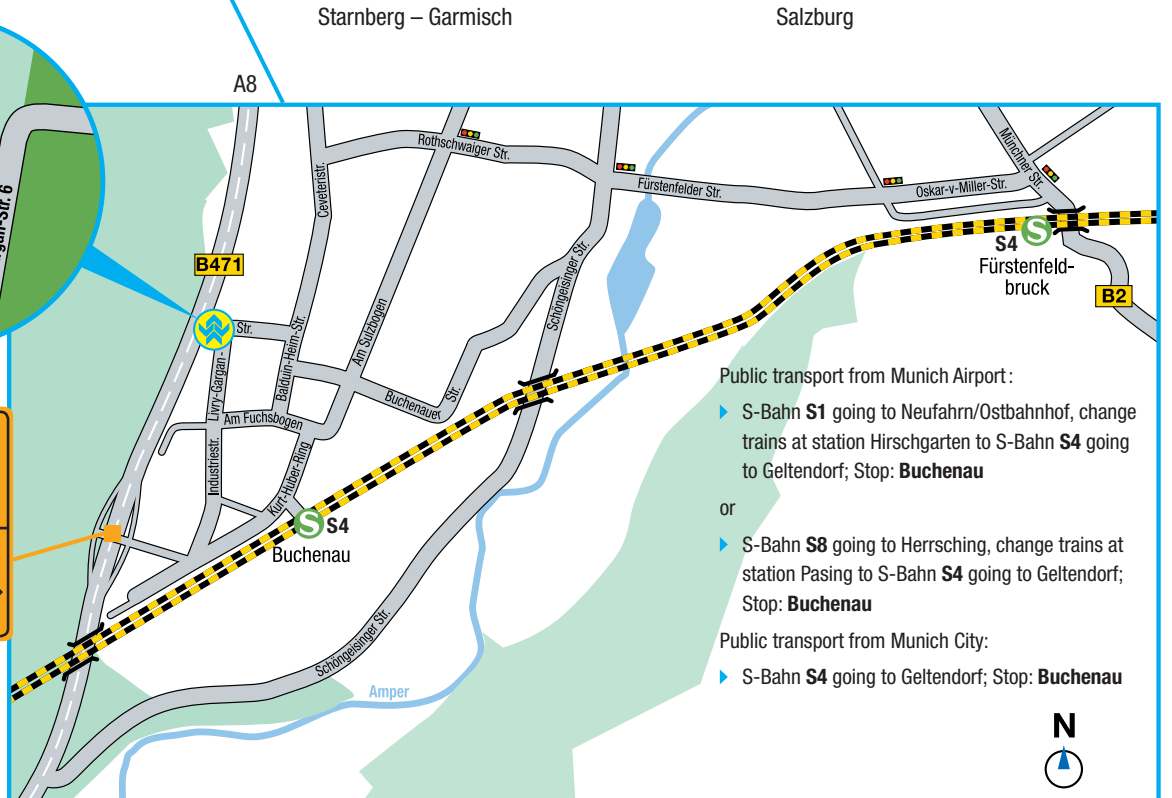

ESG Furstenfeldbruck

Furstenfeldbruck

Industriestraße
 Buchenau

- Public transport from Munich Airport:
- ▶ S-Bahn **S1** going to Neufahrn/Ostbahnhof, change trains at station Hirschgarten to S-Bahn **S4** going to Geltendorf; Stop: **Buchenau**
- or
- ▶ S-Bahn **S8** going to Herrsching, change trains at station Pasing to S-Bahn **S4** going to Geltendorf; Stop: **Buchenau**
- Public transport from Munich City:
- ▶ S-Bahn **S4** going to Geltendorf; Stop: **Buchenau**

A96