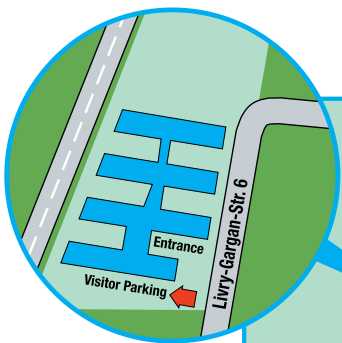

ESG Furstenfeldbruck

Furstenfeldbruck

Industriestraße
 Buchenau

- Public transport from Munich Airport:
- ▶ S-Bahn **S1** going to Neufahrn/Ostbahnhof, change trains at station Hirschgarten to S-Bahn **S4** going to Geltendorf; Stop: **Buchenau**
- or
- ▶ S-Bahn **S8** going to Herrsching, change trains at station Pasing to S-Bahn **S4** going to Geltendorf; Stop: **Buchenau**
- Public transport from Munich City:
- ▶ S-Bahn **S4** going to Geltendorf; Stop: **Buchenau**