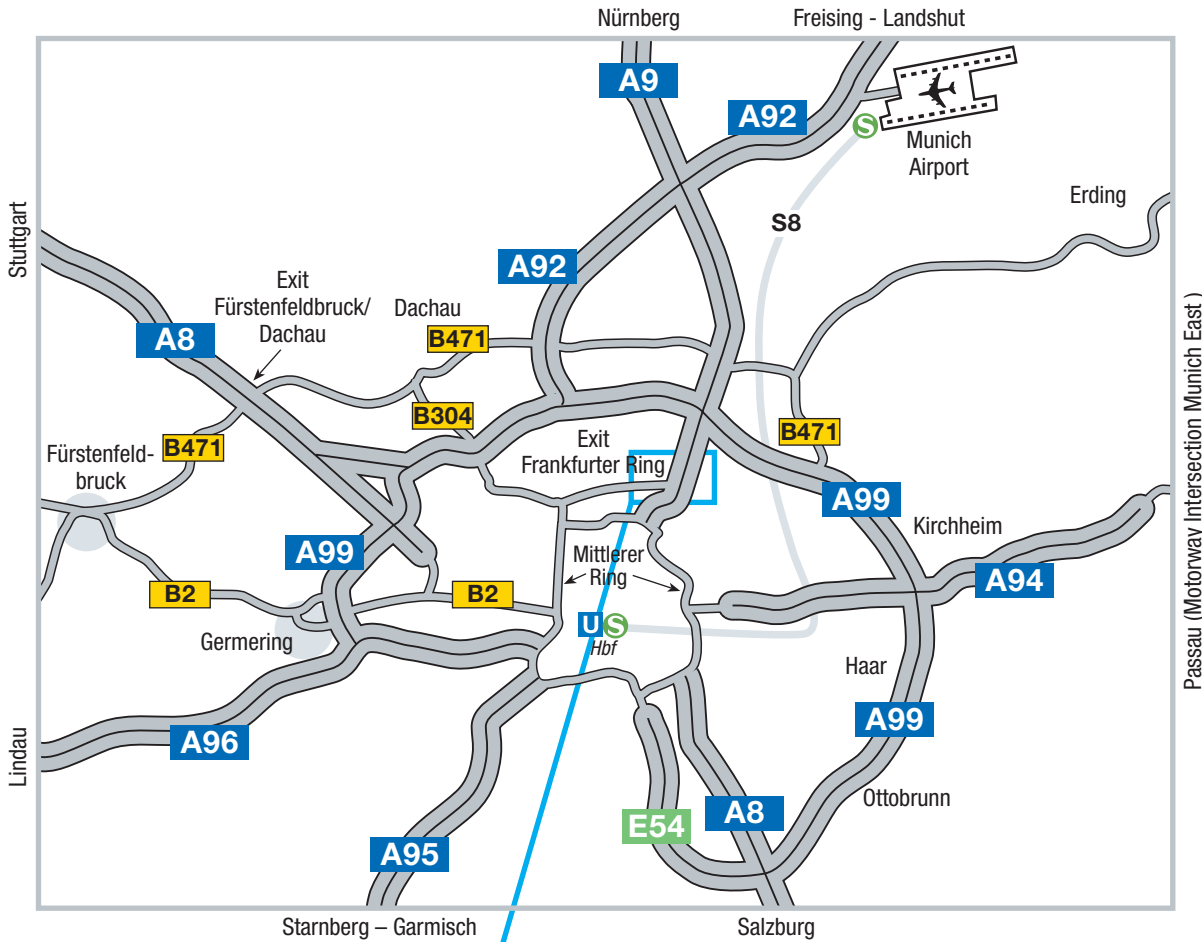

### Public Transport when coming from Central Station (Hauptbahnhof):

Take the underground **U2** in the direction of Feldmoching to Frankfurter Ring.  
Take the bus **177** in the direction of Studentenstadt to Funkkaserne.

### coming from Marienplatz:

Take the underground **U6** in the direction of Garching-Forschungszentrum to Studentenstadt.  
Take the bus **177** in the direction of Petuelring to Funkkaserne.

Main entrance via Frankfurter Ring 211

### Entrance to visitor parking lots via Lilienthalallee 1