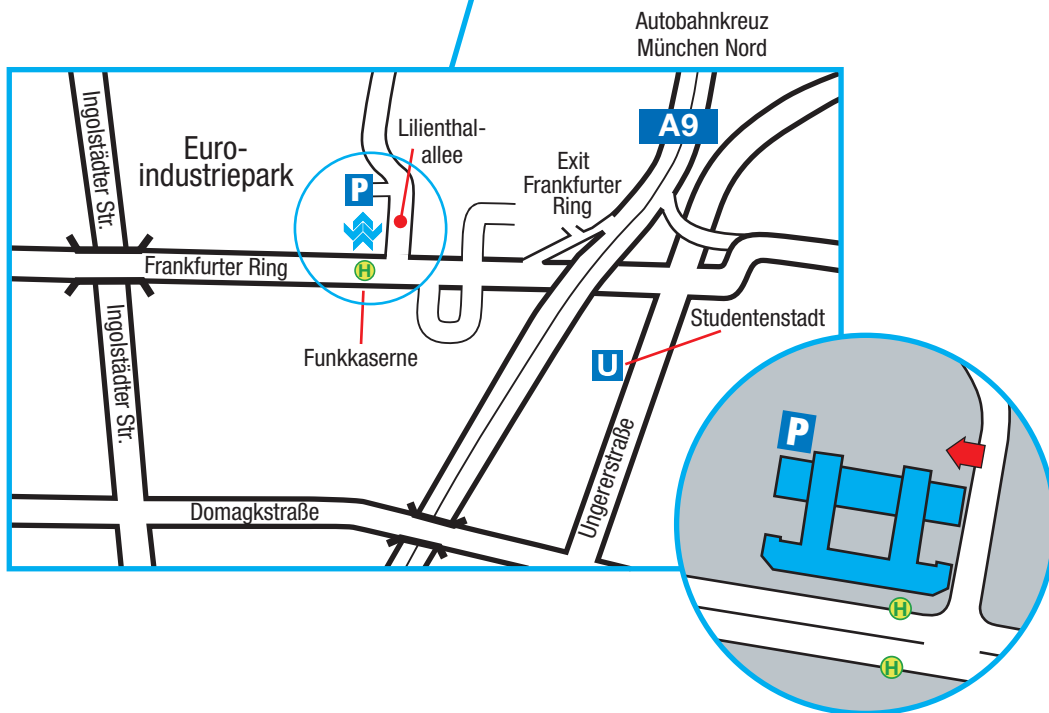

### Public Transport when coming from Central Station (Hauptbahnhof):

Take the underground **U2** in the direction of Feldmoching to Frankfurter Ring.  
Take the bus **177** in the direction of Studentenstadt to Funkkaserne.

### coming from Marienplatz:

Take the underground **U6** in the direction of Garching-Forschungszentrum to Studentenstadt.  
Take the bus **177** in the direction of Petuelring to Funkkaserne.

Main entrance via Frankfurter Ring 211

### Entrance to visitor parking lots via Lilienthalallee 1