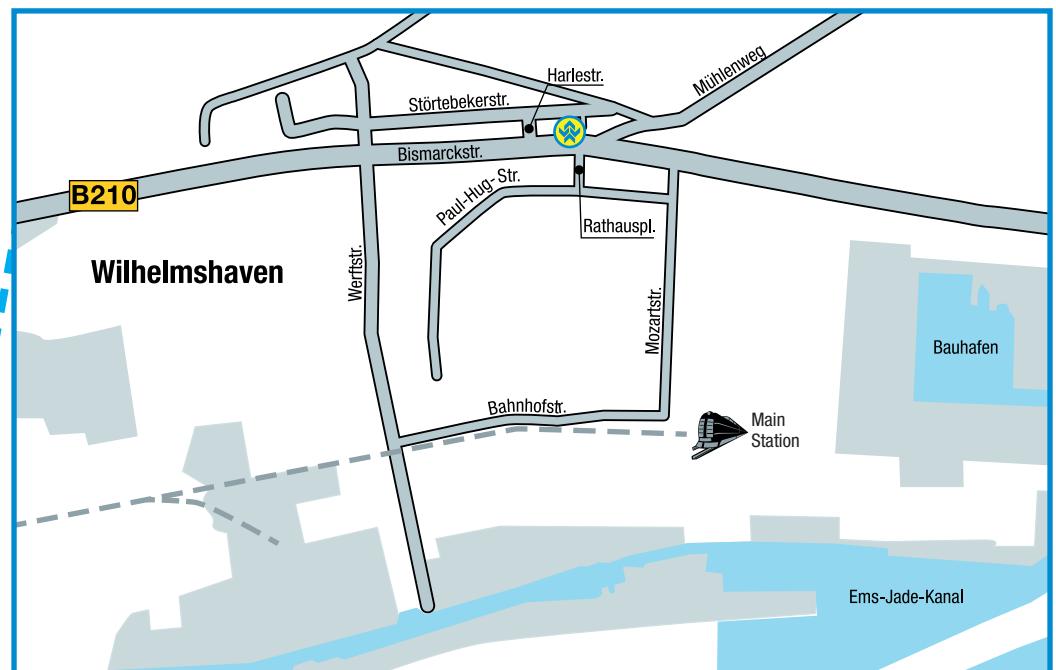

ESG Wilhelmshaven

ESG Wilhelmshaven ▶ Bismarckstrasse 185 ▶ 26382 Wilhelmshaven, Germany ▶ Phone +49 4421 500163 ▶ Fax +49 4421 5001648