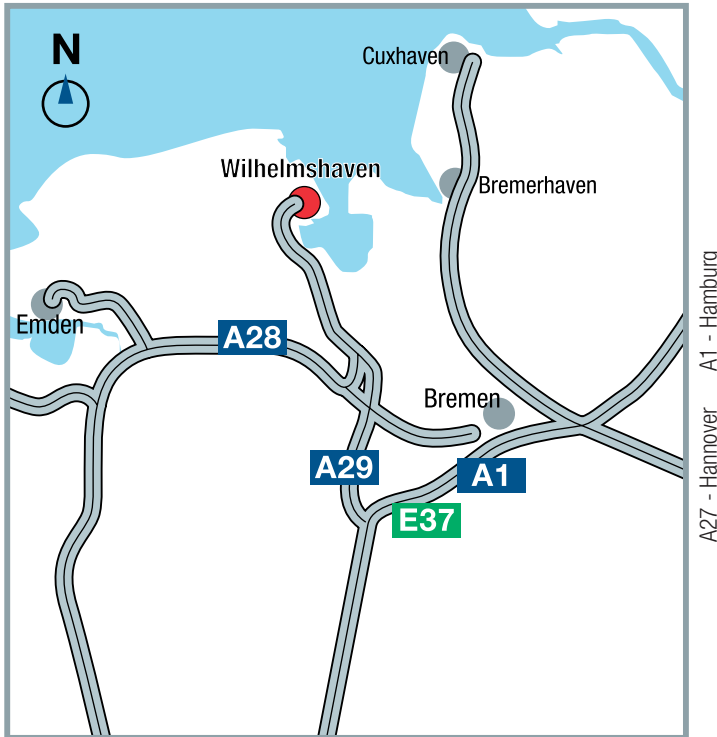

ESG Wilhelmshaven

ESG Wilhelmshaven ▶ Bismarckstrasse 185 ▶ 26382 Wilhelmshaven, Germany ▶ Phone +49 4421 500163 ▶ Fax +49 4421 5001648