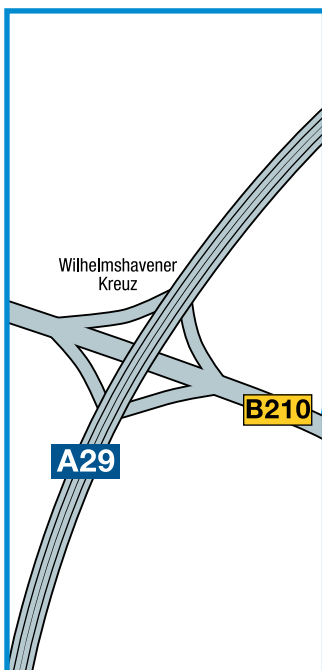

ESG Wilhelmshaven

ESG Wilhelmshaven ▶ Bismarckstrasse 185 ▶ 26382 Wilhelmshaven, Germany ▶ Phone +49 4421 500163 ▶ Fax +49 4421 5001648